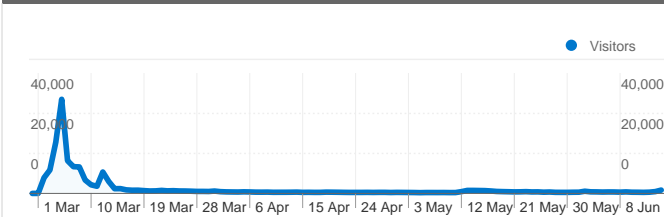

Site Usage

212,428 Visits

44.41% Bounce Rate

1,098,435 Page Views

00:05:07 Avg. Time on Site

5.17 Pages/Visit

55.56% % New Visits

Visitors Overview

118,581 people visited this site

212,428 Visits

118,581 Absolute Unique Visitors

1,098,435 Page Views

5.17 Average Page Views

00:05:07 Time on Site

44.41% Bounce Rate

55.56% New Visits

212,428 visits came from 149 countries/territories

Site Usage

Visits	Pages/Visit	Avg. Time on Site	% New Visits	Bounce Rate	
212,428 % of Site Total: 100.00%	5.17 Site Avg: 5.17 (0.00%)	00:05:07 Site Avg: 00:05:07 (0.00%)	55.69% Site Avg: 55.56% (0.24%)	44.41% Site Avg: 44.41% (0.00%)	
Country/Territory	Visits	Pages/Visit	Avg. Time on Site	% New Visits	Bounce Rate
United States	91,059	5.38	00:05:08	58.11%	42.74%
United Kingdom	21,474	5.56	00:05:39	54.93%	41.63%
Canada	12,868	5.72	00:05:10	57.91%	41.68%
France	11,721	4.23	00:04:11	60.92%	44.99%
Germany	10,465	5.21	00:04:51	54.94%	48.21%
Australia	8,462	4.92	00:05:16	53.69%	42.22%
Netherlands	5,520	5.85	00:05:48	45.36%	43.50%
Poland	4,977	4.22	00:04:53	47.22%	51.58%
Russia	4,174	3.59	00:04:03	43.70%	59.30%
Sweden	3,966	4.99	00:05:04	50.53%	47.76%

1 - 10 of 149

Pages on this site were viewed a total of 1,098,435 times

1,098,435 Page Views

812,259 Unique Views

44.41% Bounce Rate

Top Content

Pages	Page Views	% Page Views
/index.php/Main_Page	100,442	9.14%
/	83,108	7.57%
/index.php/GameInformer_Portal_Exclusive	48,623	4.43%
/index.php/The_Progress_Bar	39,698	3.61%
/index.php/Known_Images	34,296	3.12%