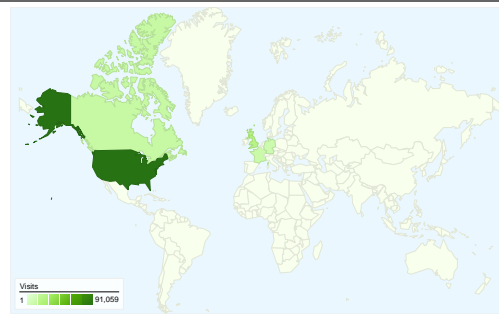

Map Overlay

Traffic Sources Overview

- **Referring Sites**
  123,721.00 (58.24%)
- **Direct Traffic**
  54,212.00 (25.52%)
- **Search Engines**
  34,495.00 (16.24%)

Content Overview

Pages	Page Views	% Page Views
/index.php/Main_Page	100,442	9.14%
/	83,108	7.57%
/index.php/GameInformer_Por	48,623	4.43%
/index.php/The_Progress_Bar	39,698	3.61%
/index.php/Known_Images	34,296	3.12%