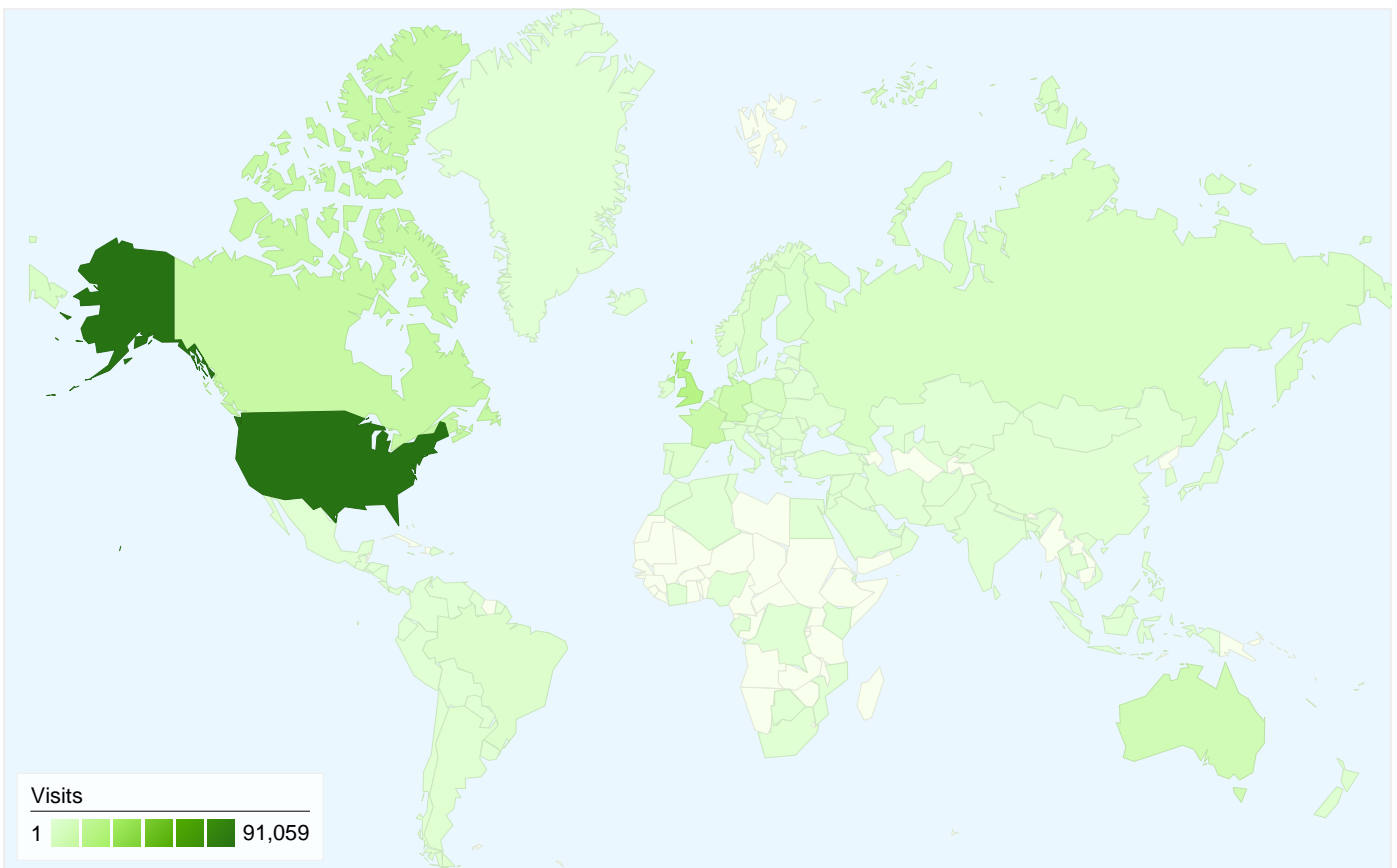

118,581 people visited this site

212,428 Visits

118,581 Absolute Unique Visitors

1,098,435 Page Views

5.17 Average Page Views

00:05:07 Time on Site

44.41% Bounce Rate

55.56% New Visits

All traffic sources sent a total of 212,428 visits

25.52% Direct Traffic

58.24% Referring Sites

16.24% Search Engines

- **Referring Sites**
123,721.00 (58.24%)
- **Direct Traffic**
54,212.00 (25.52%)
- **Search Engines**
34,495.00 (16.24%)

Top Traffic Sources

Sources	Visits	% visits	Keywords	Visits	% visits
(direct) ((none))	54,212	25.52%	portal wiki	10,522	30.50%
forums.steampowered.com	41,058	19.33%	portal puzzle wiki	6,707	19.44%
google (organic)	33,437	15.74%	portalwiki	1,855	5.38%
reddit.com (referral)	14,335	6.75%	portal 2 wiki	1,415	4.10%
facepunch.com (referral)	10,781	5.08%	portal arg wiki	1,254	3.64%

212,428 visits came from 149 countries/territories

Site Usage

Visits	Pages/Visit	Avg. Time on Site	% New Visits	Bounce Rate	
212,428 % of Site Total: 100.00%	5.17 Site Avg: 5.17 (0.00%)	00:05:07 Site Avg: 00:05:07 (0.00%)	55.69% Site Avg: 55.56% (0.24%)	44.41% Site Avg: 44.41% (0.00%)	
Country/Territory	Visits	Pages/Visit	Avg. Time on Site	% New Visits	Bounce Rate
United States	91,059	5.38	00:05:08	58.11%	42.74%
United Kingdom	21,474	5.56	00:05:39	54.93%	41.63%
Canada	12,868	5.72	00:05:10	57.91%	41.68%
France	11,721	4.23	00:04:11	60.92%	44.99%
Germany	10,465	5.21	00:04:51	54.94%	48.21%
Australia	8,462	4.92	00:05:16	53.69%	42.22%
Netherlands	5,520	5.85	00:05:48	45.36%	43.50%
Poland	4,977	4.22	00:04:53	47.22%	51.58%
Russia	4,174	3.59	00:04:03	43.70%	59.30%
Sweden	3,966	4.99	00:05:04	50.53%	47.76%